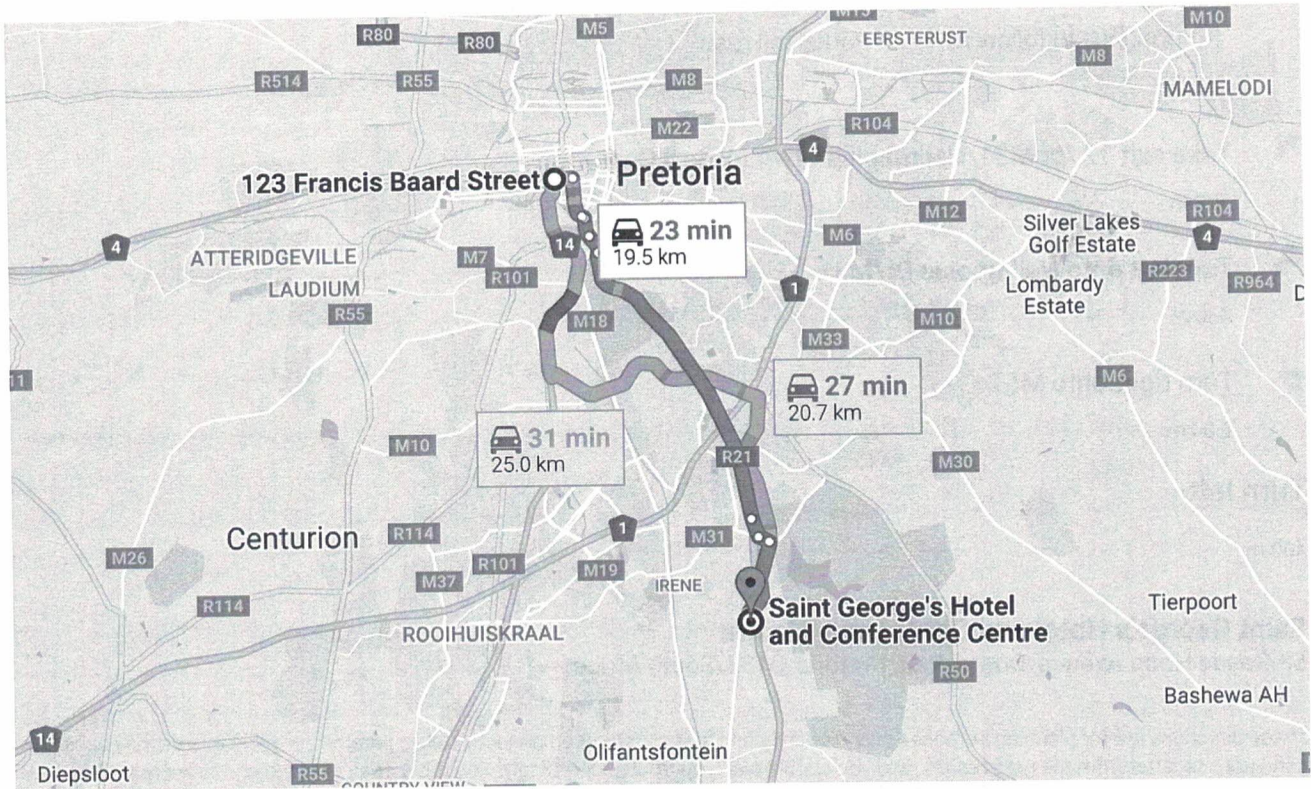

Directions from 123 Francis Beard Street to Saint George's Hotel and Conference Centre

- This route has tolls.
- This route has restricted usage or private roads.

123 Francis Beard Street
Pretoria, 0002, South Africa

Head east on Francis Beard Street toward Bosman St/M18

650 m

Drive along R21 and M57

18.5 km

Turn right onto Thabo Sehume St

1.5 km

Continue onto Willow Rd

98 m

Turn right onto Nelson Mandela Dr/M3

700 m

Keep left at the fork to continue toward Nelson Mandela Dr/M3/M5

650 m

↑ Continue straight onto Nelson Mandela Dr/M3/M5

45 m

📍 At the roundabout, take the 1st exit onto Nelson Mandela Dr/R21

Turn left

400 m

Saint George's Hotel and Conference Centre

58 Goede Hoop Avenue, Doornkloof, Pretoria, 0132, South Africa

These directions are for planning purposes only. You may find that construction projects, traffic, weather, or other events may cause conditions to differ from the map results, and you should plan your route accordingly. You must obey all signs or notices regarding your route.